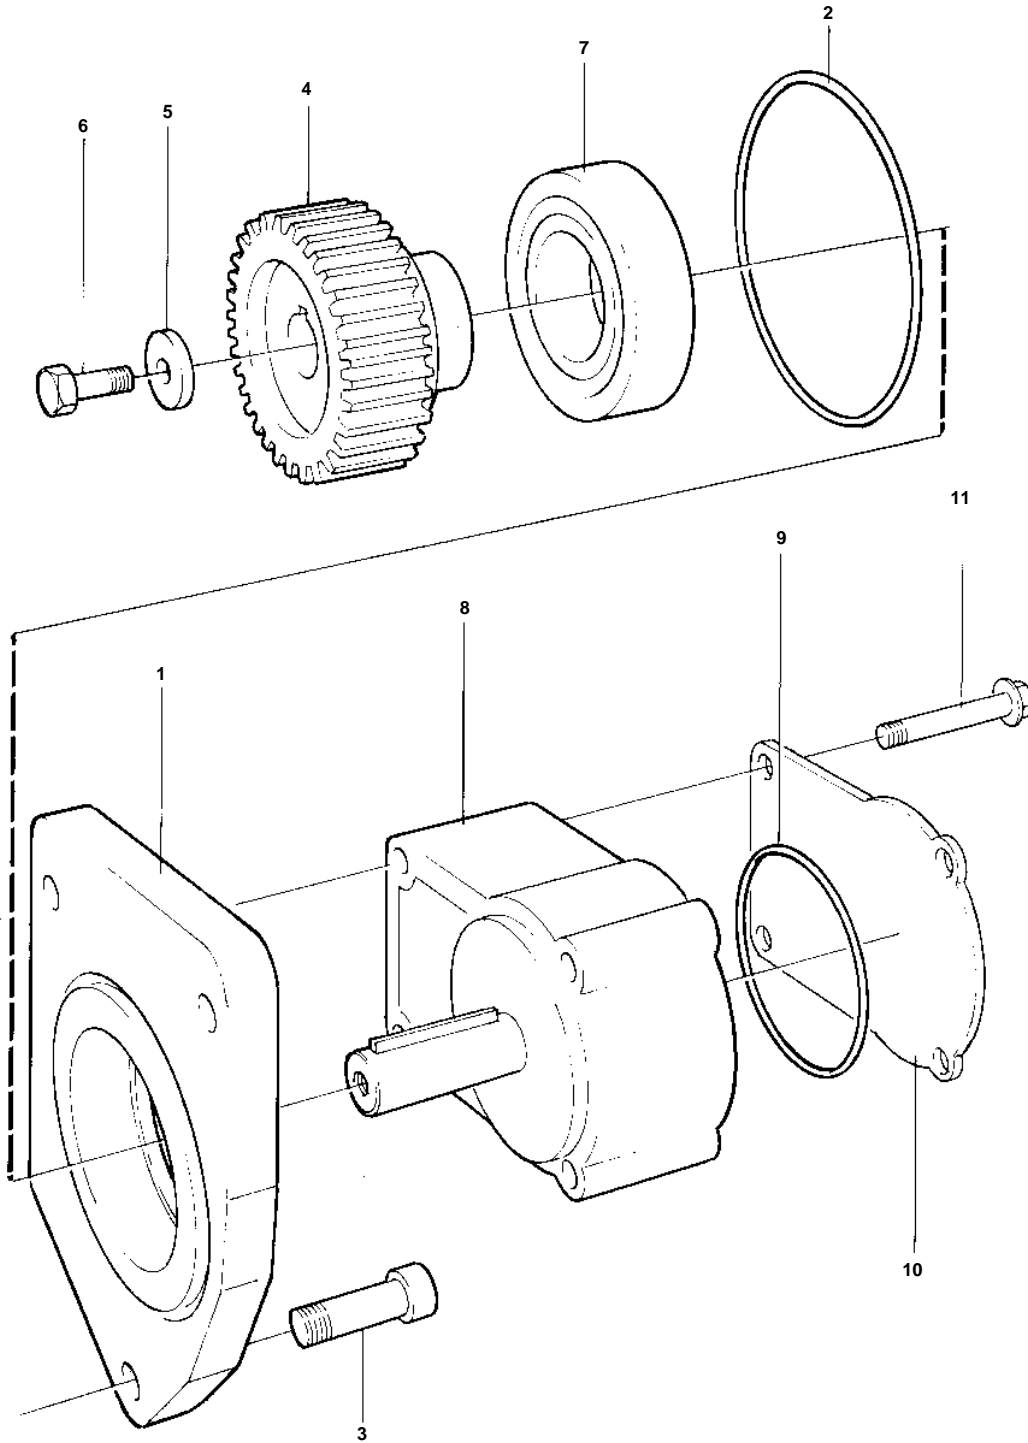

TD121GP-87, TWD1210P, TWD1211P, TAD1230P

15265

TD121GP-87, TWD1210P, TWD1211P, TAD1230P

REF	PART NO.	QTY	DESCRIPTION	NOTES
1	3825094	1	Flange	
2	975610	1	O-ring	
3	864553	3	Screw	
4	3825095	1	Gear	
5	945583	1	Washer	
6	946173	1	Flange screw	
7	11016	1	Ball bearing	
8	864499	1	Bearing	
9	976507	1	O-ring	
10			Cover	
11	947760	2	Flange screw	(965180)